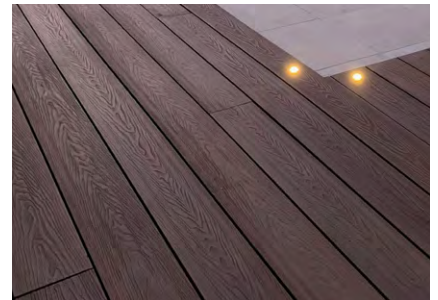

## GENESIS (DECKING ONLY)

DRIFTWOOD

SHALE GREY

CHOCOLATE

MARINE TEAK

BRUNSWICK

GLACIER

## SELECT & HABITAT SANDED FINISH

CHARCOAL

OAK

ASH GREY

JARRAH

## SELECT & HABITAT EMBOSSED FINISH

CHARCOAL

OAK

ASH GREY

JARRAH