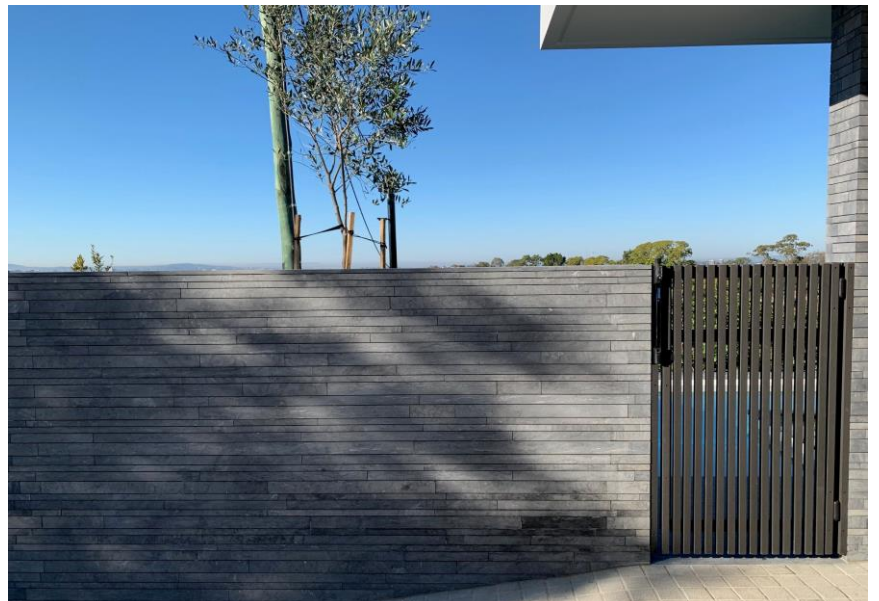

Residential screening

Newmarket, QLD

COEN
COMPOSITE WOOD

PRODUCT DETAILS
CN-32x32x3m-SSCR
COEN Solid screening

COLOUR & FINISH
Charcoal - Sanded

CLIENT
Thallon Molle Group

QUALITY • DELIVERY • PASSION