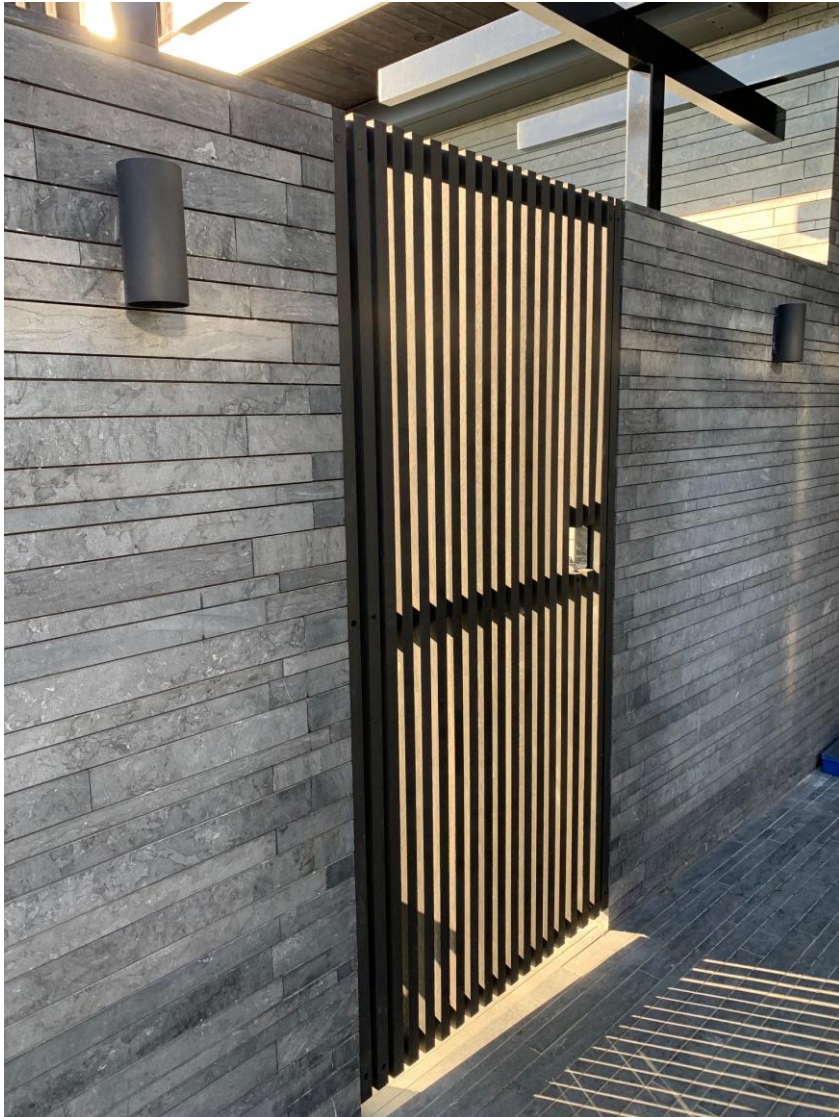

Residential screening

Newmarket, QLD

COEN
COMPOSITE WOOD

PRODUCT DETAILS
CN-32x32x3m-SSCR
COEN Solid screening

COLOUR & FINISH
Charcoal - Sanded

CLIENT
Thallon Molle Group

QUALITY • DELIVERY • PASSION